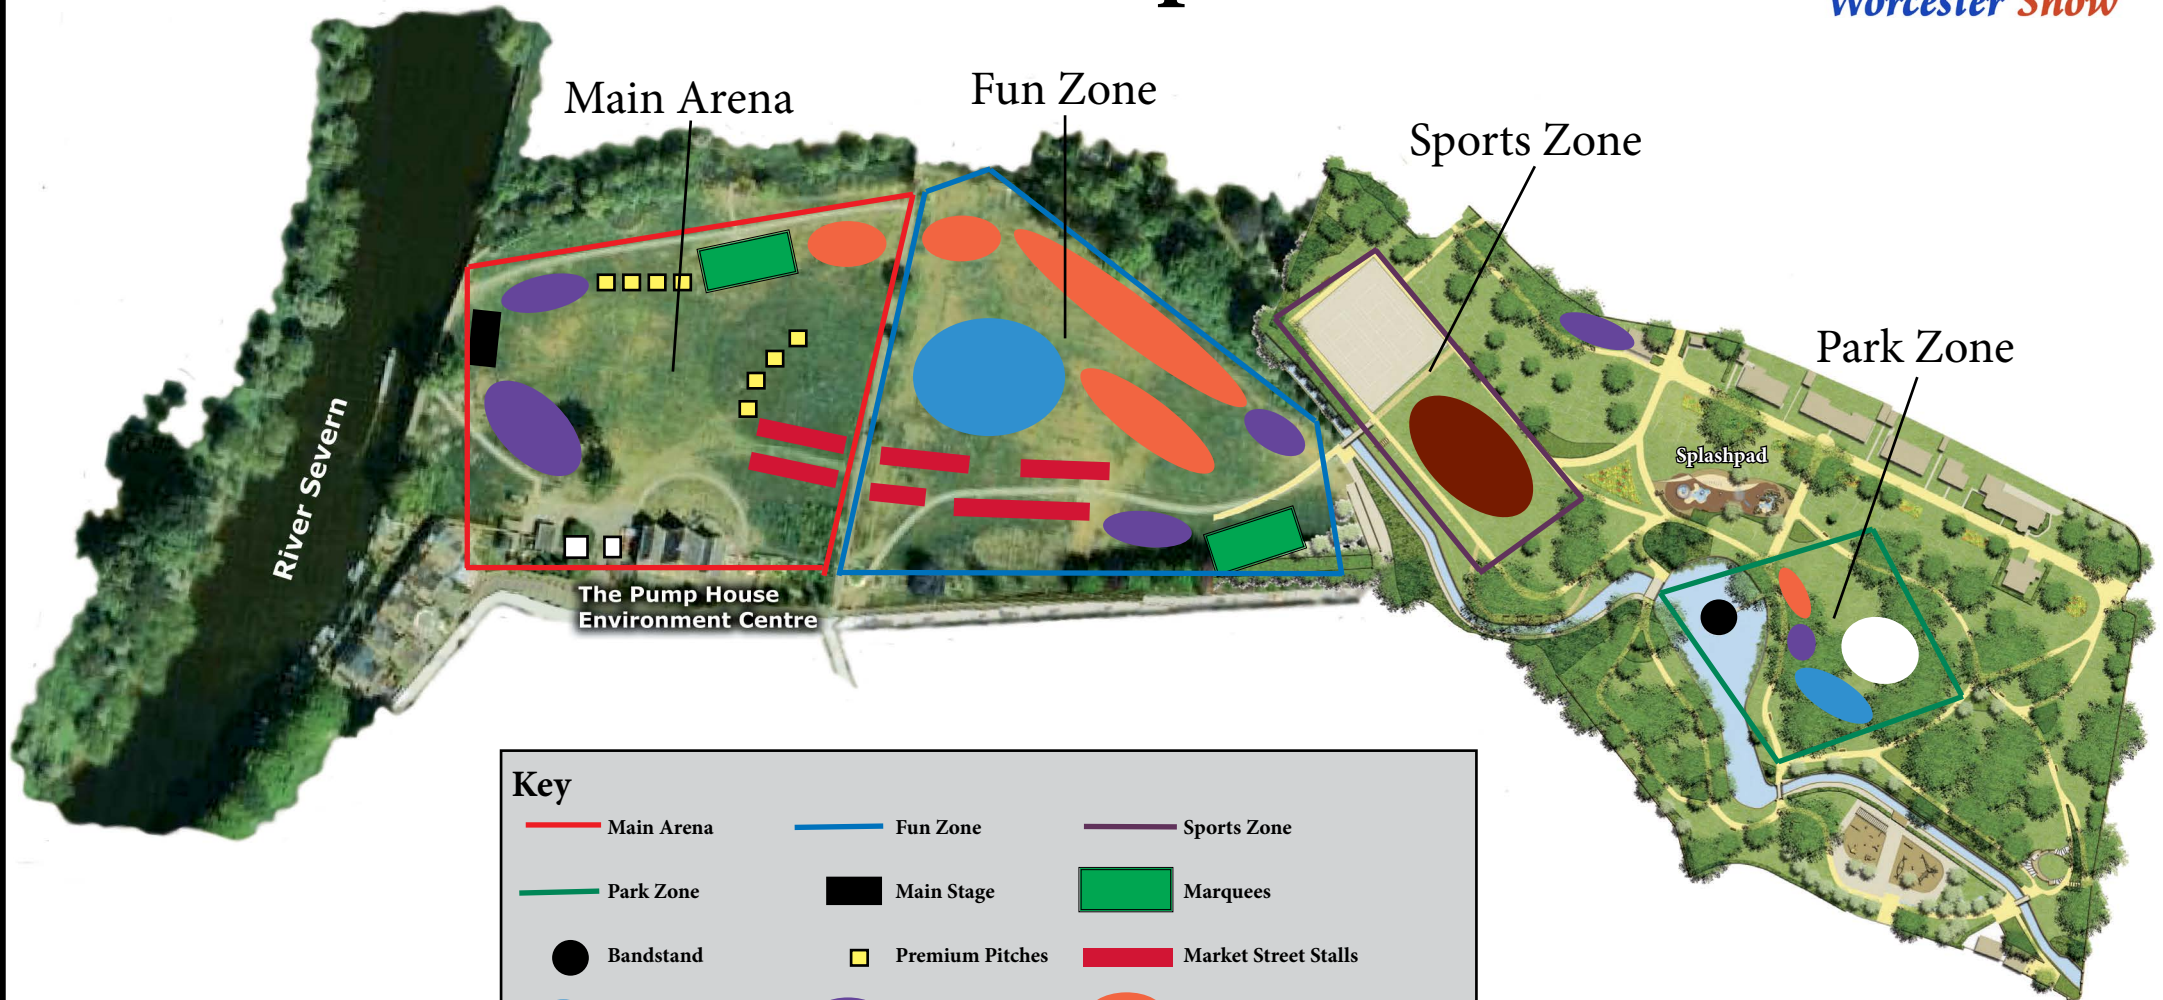

Worcester Show Stallholder Map

Key					
—	Main Arena	—	Fun Zone	—	Sports Zone
—	Park Zone	■	Main Stage	■	Marquees
●	Bandstand	■	Premium Pitches	■	Market Street Stalls
●	Own Stall Pitches	●	Caterers	●	Entertainers
●	Sports Zone Arenas and Stalls	●	Dog Show	□	Bicycle Parking